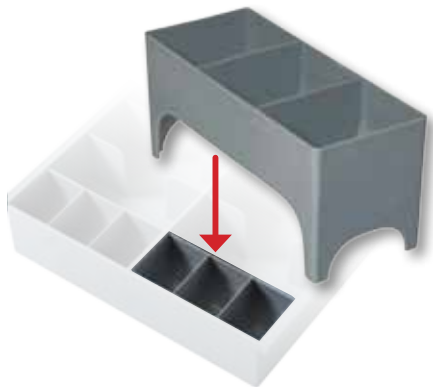

Cash Trays

Made of ABS material, these trays can withstand abuse and have the durability needed to last for years of use. It is available in either a 6 or 10 compartment configuration. Bullseye® Trays are interchangeable and have the option to insert our 3 compartment coin scoops.

Bullseye® Key Locking Cylinders are available in OVER 100 different codes.

BCT-03 **3 Compartment Coin Scoop**

Call NOW to get Bullseye® dependable CASH TRAYS and accessories.

- | | |
|---------------|--------------------------------|
| BCT-01-06K | Cash Tray Kit |
| BCT-01-10K | Cash Tray Kit |
| BCT-01 | Cash Tray* |
| BCT-02 | Cash Tray Lid (Lockable lid*) |
| BCT-01-06 | 6 Compartment Tray* |
| BCT-01-10 | 10 Compartment Tray* |
| BDL-011 – 112 | Key Locking Cylinder* |
| BCT-03 | Coin Scoop* |
| BCT-04 | Coin Sort Tray* |
| BDL-000 | Core removal key |

BDL-011 – 112

Bullseye® Key Locking Cylinders are available in OVER 100 different codes.

*Can be purchased in complete kits or separately so that you can customize the Bullseye® Cash Trays to fit your business needs.