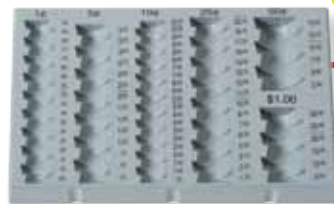

Cash Trays

Made of ABS material, these trays can withstand abuse and have the durability needed to last for years of use. It is available in either a 6 or 10 compartment configuration. Bullseye® Trays are interchangeable and have the option to insert our 3 compartment coin scoops.

Bullseye® Key Locking Cylinders are available in OVER 100 different codes.

BCT-03 **3 Compartment Coin Scoop**

Call NOW to get Bullseye® dependable CASH TRAYS and accessories.

- | | |
|---------------|--------------------------------|
| BCT-01-06K | Cash Tray Kit |
| BCT-01-10K | Cash Tray Kit |
| BCT-01 | Cash Tray* |
| BCT-02 | Cash Tray Lid (Lockable lid*) |
| BCT-01-06 | 6 Compartment Tray* |
| BCT-01-10 | 10 Compartment Tray* |
| BDL-011 – 112 | Key Locking Cylinder* |
| BCT-03 | Coin Scoop* |
| BCT-04 | Coin Sort Tray* |
| BDL-000 | Core removal key |

BDL-011 – 112

Bullseye® Key Locking Cylinders are available in OVER 100 different codes.

*Can be purchased in complete kits or separately so that you can customize the Bullseye® Cash Trays to fit your business needs.